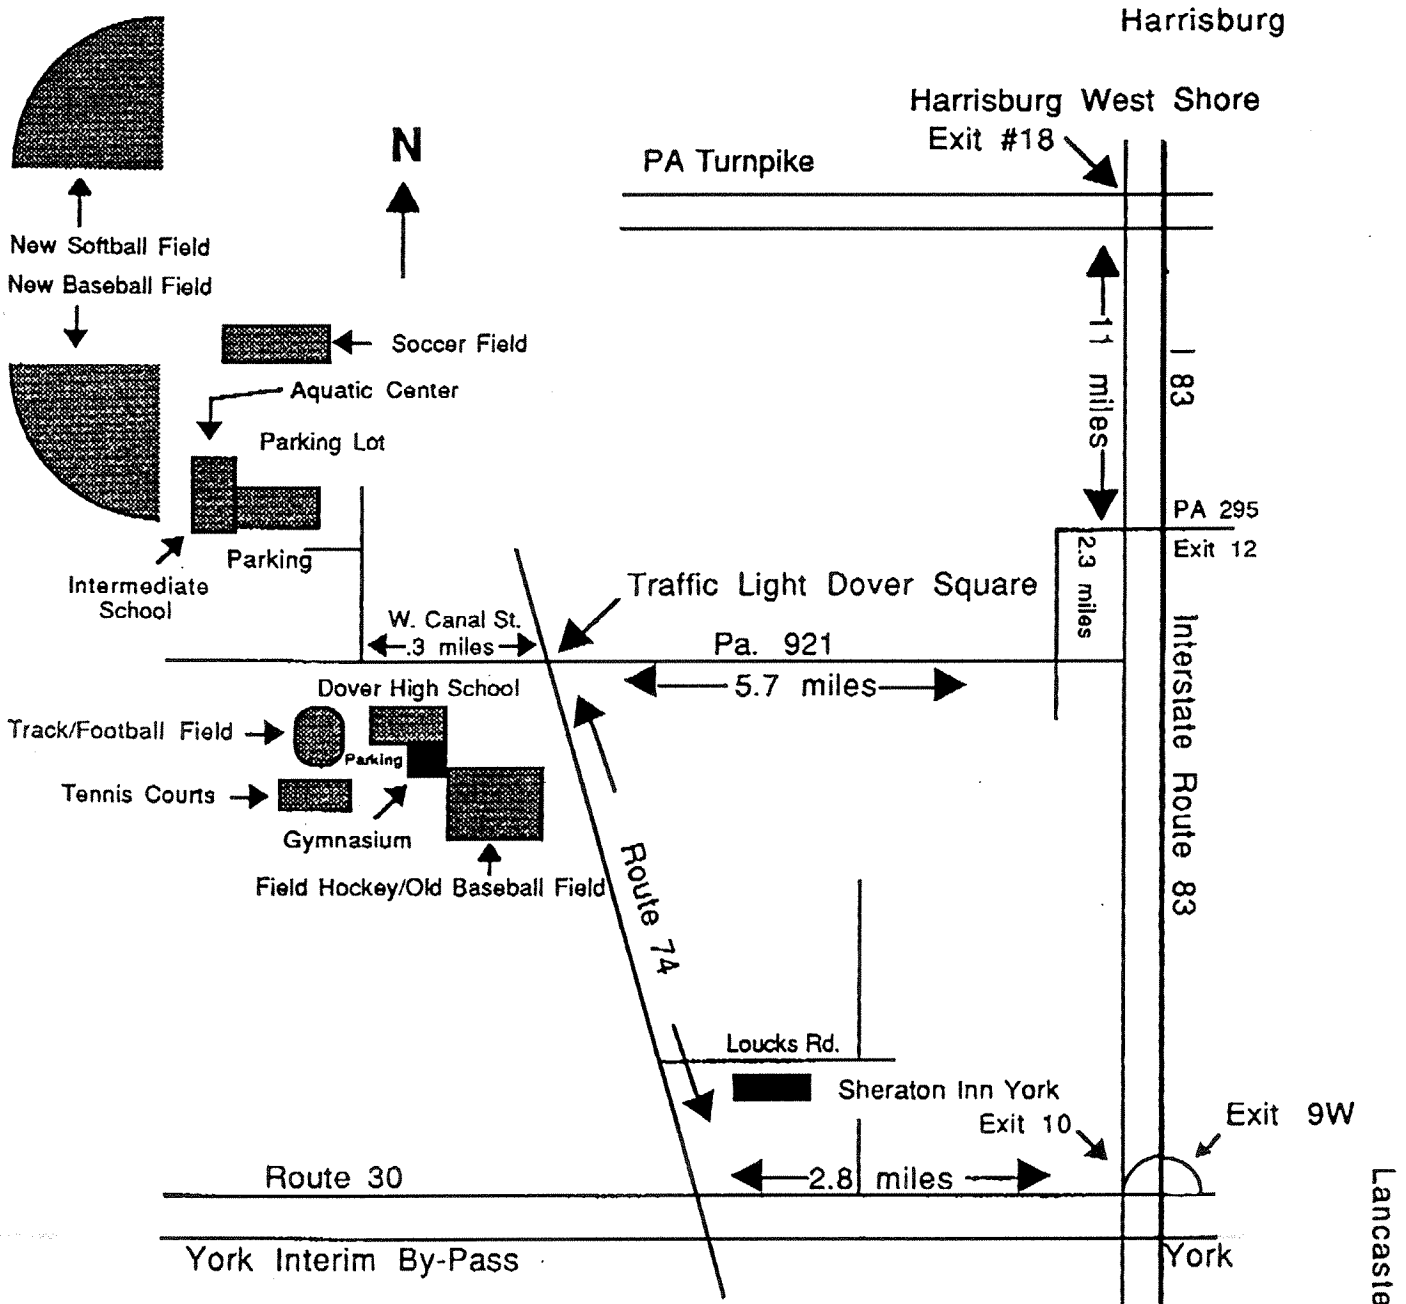

DOVER AREA SCHOOL DISTRICT PLAYING FIELDS

From:

Turnpike - Take Harrisburg West Shore Exit #18 to Rt. 83 South

Harrisburg - Take Rt. 83 South to Exit #12

Baltimore - Take Rt. 83 North, Exit 9W onto Rt. 30 West to Rt. 74 North

Lancaster - Take Rt. 30 West to Rt. 74 North

Gettysburg - Take Rt. 30 East to Rt. 74 North

Baltimore